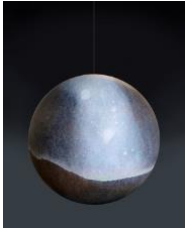

hosfelt gallery

Milky Way Over Ojai Ridges, 2022
ink and gouache on paper on
fiberglass sphere
36 x 36 x 36 in
91.4 x 91.4 x 91.4 cm